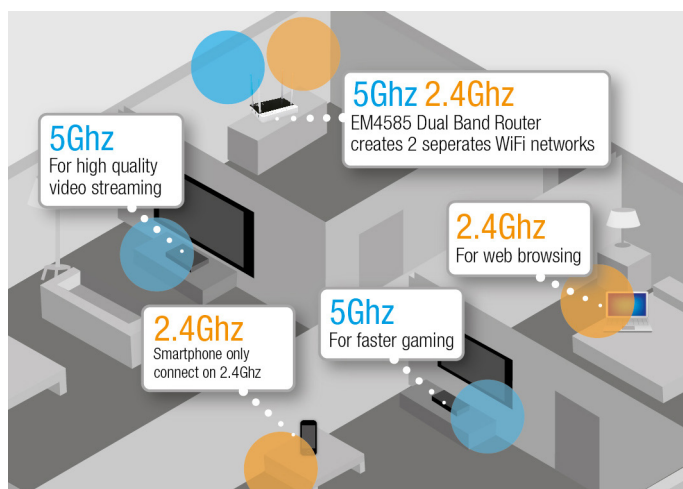

BOX CONTENT:

- EM4585
- cd-rom
- UTP cable
- QIG

600N Concurrent Dual Band Gigabit Router

Powerful Concurrent Dual Band Gigabit router for a high performance gigabit network!

DESCRIPTION

The Eminent EM4585 Concurrent Dual Band Gigabit Router with four antennas shares your Internet connection at the highest speed. Use the 2.4Ghz and 5Ghz band simultaneously to maximize the throughput and avoid interferences. The high performance WiFi network is perfect for online gaming and transferring music, videos and photos. Thanks to the Gigabit WAN port, this router is ideal for high-speed cable and fiber Internet. Create a guest network and share your Internet connection with your family and friends.

Concurrent Dual Band Router with separated antenna system The EM4585 is a Concurrent Dual Band Gigabit Router.

Both the 2.4Ghz and 5Ghz frequency can be used at the same time. The 2.4Ghz band is besides wireless routers also used by many devices like microwave ovens, wireless phones and baby monitors. So this band endures many interferences. By using the 5Ghz band you will have a cleaner frequency with less interferences. Besides enjoying the advantages of dual band, you also will benefit from the four antennas on the Gigabit Router. Two antennas are committed for the 2.4Ghz range and two antennas for the 5Ghz range. This separated antenna system located on top of the router ensures an optimal data transfer.