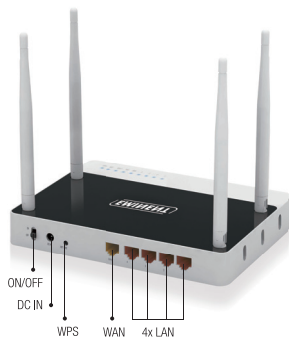

600N Concurrent Dual Band Gigabit Router

Powerful Concurrent Dual Band Gigabit router for a high performance gigabit network!

- Article number: EM4585
- EAN code: 8716065301038
- Casepack: -
- Mastercarton: -

OVERVIEW

- Wireless Dual Band Router 300Mbps+300Mbps, Gigabit LAN and access point
- Double bandwidth to avoid interferences and maximizing the wireless coverage
- Four 4dBi antennas for higher data transfer
- Separated antenna system: use the 2.4Ghz and 5Ghz band simultaneously
- Advanced wireless security: WEP, WPA, WPA2
- For a high-speed wired and wireless network
- Perfect for online gaming and transferring music, videos and photos
- Gigabit WAN port: Perfect for fast cable or fiber-based Internet
- Four Gigabit LAN ports
- Backwards compatible with 54/11Mbps wireless devices and 100Mbps wired networks
- Extra features: WDS, Wlan Bridge, PPTP VPN server, Parental control, Guest network (multiple SSIDs) and Traffic control
- Web-based, easy-to-use installation wizard

BOX CONTENT:

- EM4585
- cd-rom
- UTP cable
- QIG

600N Concurrent Dual Band Gigabit Router

Powerful Concurrent Dual Band Gigabit router for a high performance gigabit network!

DESCRIPTION

The Eminent EM4585 Concurrent Dual Band Gigabit Router with four antennas shares your Internet connection at the highest speed. Use the 2.4Ghz and 5Ghz band simultaneously to maximize the throughput and avoid interferences. The high performance WiFi network is perfect for online gaming and transferring music, videos and photos. Thanks to the Gigabit WAN port, this router is ideal for high-speed cable and fiber Internet. Create a guest network and share your Internet connection with your family and friends.